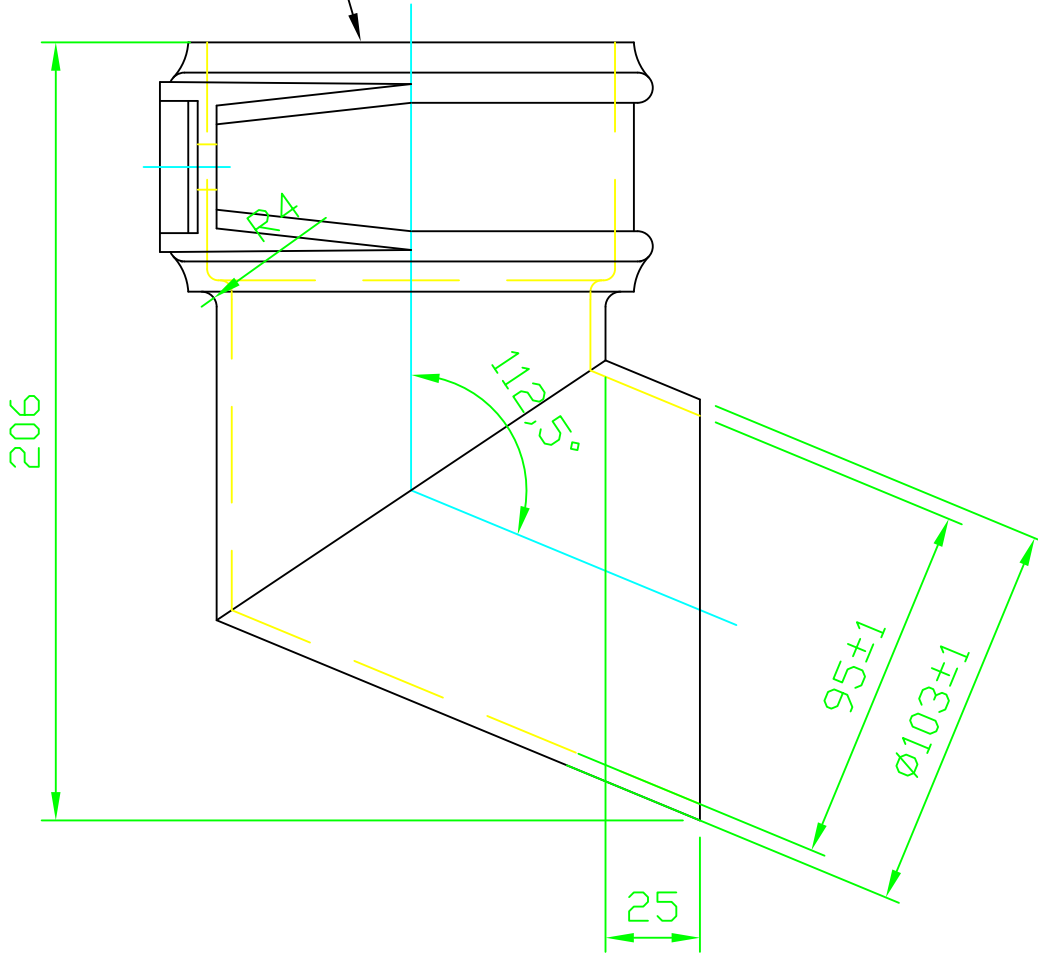

UNCONTROLLED COPY

FOR SOCKET DETAILS SEE 4SKTED
HF LOGO ONLY

Copyright and Design right

This confidential drawing is the sole property of Hargreaves Foundry Group Companies and must not be reproduced or distributed to any third party without written permission. It must only be used for the purpose for which it has been issued and may be withdrawn upon request. The validity of the drawing is only guaranteed at the time of issue and is subject to change without notice.

ALL DIMS IN mm

WATER LANE
SOUTH PARADE
HALIFAX
WEST YORKSHIRE
HX3 9HG

TEL: (44) 01422 330607
FAX: (44) 01422 320349
E-MAIL Info@hargreavesfoundry.co.uk

TITLE 100mm ERD RW SHOE		
MATERIAL BSEN 1561 Grade:-EN-GJL-150		
SCALE 1:2 A4	DRAWN PDRS	CHECKED P.GILL
DATE 05.07.18	REF No R4051E	REV. 2
DWG No R4051E